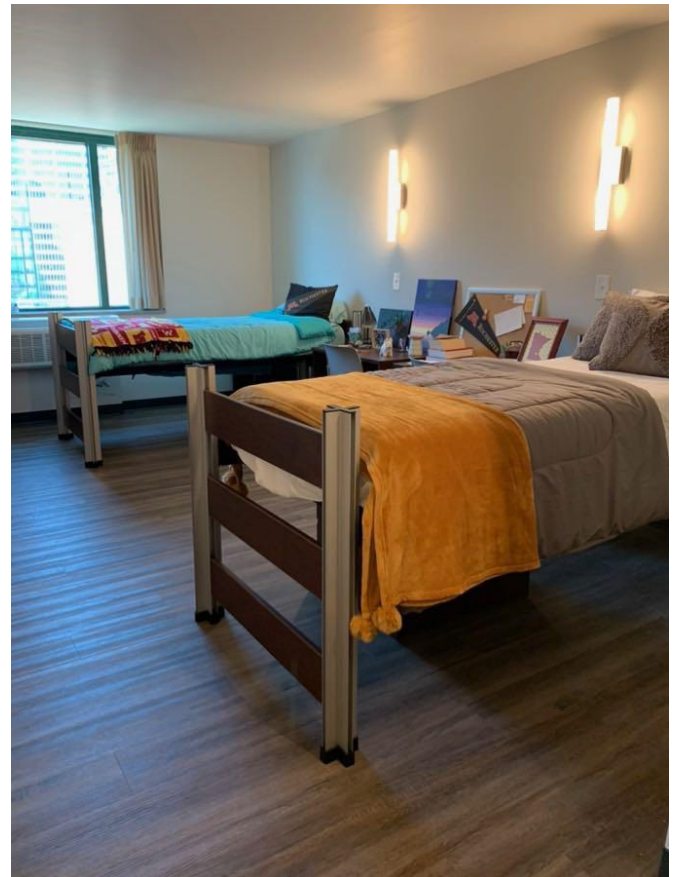

Standard Double Room

- 182 standard double rooms in the Student Life Center
- 2-person occupancy
- Approx. 280 sq. ft
- One bathroom in each standard double room
- Students have the option to bunk their beds